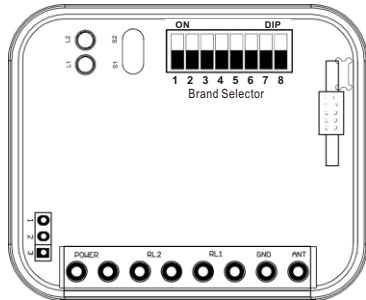

NOTICE **New**

RX-Multi 300-868MHz

BRANDS SELECTION

1. Specifications RX-Multi

2. Brand selector

With 8 bits dip switch, the user can make difference combination for different remote brands. The brand selections show as table 1.

3. Learn button and LED

In RX-Multi receiver, there're 2 independent channels. Each channel has independent learn button S1, S2 and LED L1, L2.

4. Power input Selector

The RX-Multi can be worked at the input AC/DC 12V~30V. However, it's better to change the PIS according to the power input. If the input is great than 24V, shorten pin 2&3; shorten 1&2 if input less than 24V.

5. Exchangeable Radio

The memory card can be removed from board for read, copy and backup.

6. How to entry remote and erase all remote

entry one button or remote:

1. First, selecting the correct brands for remote will be entry by dip switch;
 2. Press the learn button, the LED turn on. Press the button on the remote, the LED flashes 4 times, this button entry into the RX-Multi successfully.
 3. Repeat step 2 for another button.
4. 2 channels work at same.